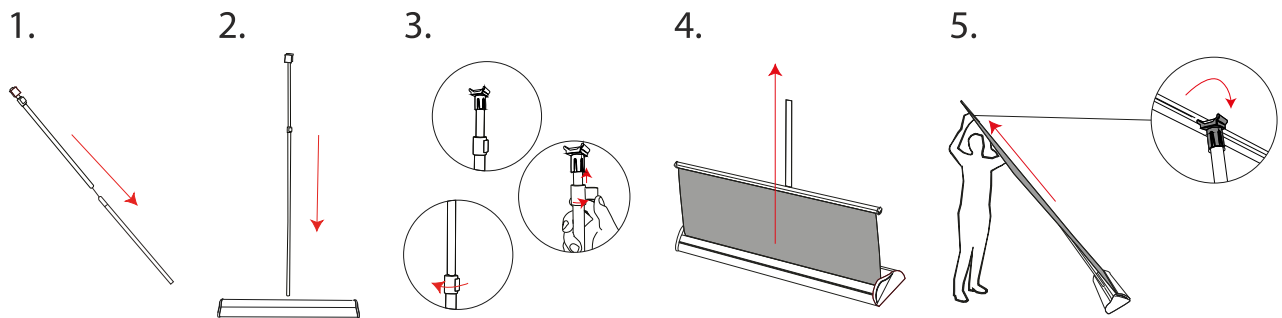

► User Instruction

Snap Top Rail Attachment

Attaching Graphic

Option 1 - Hook and Loop

* We are continually improving and modifying our product range and reserve the right to vary the specifications without prior notice. All dimensions and weights quoted are approximate and we accept no responsibility for variance.

This area will go into the mechanism, and will not be seen, so no images or logos to go inside this area.

Roller Banner Orient+ 850 mm

NON-VISIBLE AREA

This area will go into the mechanism, and will not be seen, so no images or logos to go inside this area.